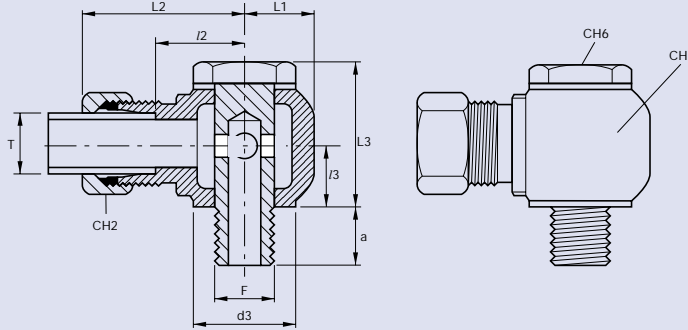

METRIC BANJO COUPLINGS BSP THREAD

BETABITE DESIGN

Series	NP	ØT	Part N°	ØF	CH2	CH3	CH6	a	Ød3	L3	L2	L1	β	l2
S	630	6	MBJ6-4	1/4" BSP	17	28	19	8.8	16.5	31.2	30.7	12.7	12.6	20
S	630	8	MBJ8-4	1/4" BSP	19	28	19	11.3	16.5	33.2	30.7	12.7	13.6	20
S	630	10	MBJ10-6	3/8" BSP	22	35	22	10.3	24	34.2	36	16	14.1	22
S	630	12	MBJ12-6	3/8" BSP	24	38	22	10.3	24	37.2	37	17	15.6	23
S	630	14	MBJ14-8	1/2" BSP	27	44	27	12.8	28	45.2	42	21	19.6	27
S	400	16	MBJ16-8	1/2" BSP	32	44	27	12.8	28	45.2	43	21	19.6	27
S	400	20	MBJ20-12	3/4" BSP	36	52	32	18	35	51	52	22	21.5	31
L	315	6	MBJ6-2L	1/8" BSP	14	25	14	8.5	11.9	28	34	11	11	17
L	315	8	MBJ8-4L	1/4" BSP	17	28	19	13	16.5	28	37	11.7	11	19
L	315	10	MBJ10-4L	1/4" BSP	19	28	19	14.3	16.5	30.2	37	12.7	12.1	19
L	315	12	MBJ12-6L	3/8" BSP	22	35	22	13.3	24.0	31	39.5	16	12.7	21.5
L	315	15	MBJ15-8L	1/2" BSP	27	44	27	15.8	28	38.2	46	21	18.1	27
L	315	18	MBJ18-8L	1/2" BSP	32	44	27	15.8	28	38.2	47	21	18.1	28
L	160	22	MBJ22-12L	3/4" BSP	36	52	32	18	35	51	52	22	21.5	31