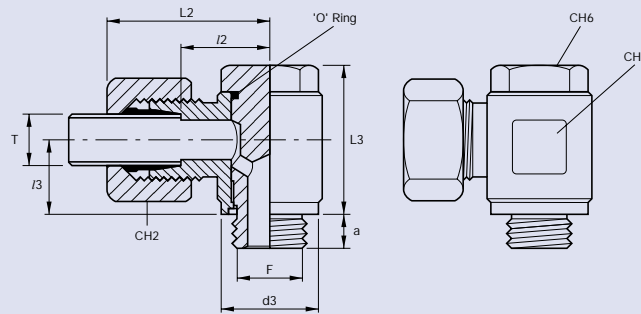

EUROPEAN DESIGN

Series	NP	ØT	Part N°	ØF	CH2	CH3	CH6	a	Ød3	L3	L2	β	l2	'O' Ring
L	315	6	MBJ6-2LE	1/8"	14	17	17	8	14	23.5	27	10.5	12	2031
L	315	8	MBJ8-4LE	1/4"	17	22	19	12	18	30	29	14	14.5	114
L	315	10	MBJ10-4LE	1/4"	19	22	19	12	18	30	30	14	15.5	114
L	315	12	MBJ12-6LE	3/8"	22	27	24	12	22	35	33	16.5	18	2056
L	315	15	MBJ15-8LE	1/2"	27	30	27	12	26	46	36	21.5	21.5	2075
L	315	18	MBJ18-8LE	1/2"	32	32	27	12	26	46	37.5	21.5	21	2075
L	160	22	MBJ22-12LE	3/4"	36	41	36	16	32	52	44	24	27.5	132
L	160	28	MBJ28-16LE	1"	41	50	46	18	39	64	48.5	30.5	32	3118
L	160	35	MBJ35-20LE	1 1/4"	50	60	50	20	49	75	58	35.5	36	3150
L	160	42	MBJ42-24LE	1 1/2"	60	70	60	22	55	74	63.5	40.5	40.5	146
S	400	6	MBJ6-4E	1/4"	17	22	19	12	18	30	31.5	14	16.5	114
S	400	8	MBJ8-4E	1/4"	19	22	19	12	18	30	31.5	14	16.5	114
S	400	10	MBJ10-6E	3/8"	22	27	24	12	22	35	34.5	16.5	18.5	2056
S	400	12	MBJ12-6E	3/8"	24	27	24	12	22	35	34.5	16.5	18.5	2056
S	400	14	MBJ14-8E	1/2"	27	30	27	12	26	46	40.5	21.5	22.5	2075
S	400	16	MBJ16-8E	1/2"	30	30	27	12	26	46	40.5	21.5	22	2075
S	400	20	MBJ20-12E	3/4"	36	41	36	16	32	52	48	24	26.5	132
S	250	25	MBJ25-16E	1"	46	50	46	18	39	64	55.5	30.5	31.5	3118
S	250	30	MBJ30-20E	1 1/4"	50	60	50	20	49	75	63.5	35.5	37	3150
S	250	38	MBJ38-24E	1 1/2"	60	70	60	22	55	74	72.5	40.5	41.5	146

Part numbers indicated are for **Carbon Steel Couplings** only.
For **316 Stainless Steel Couplings**, add suffix **SS** to part number.