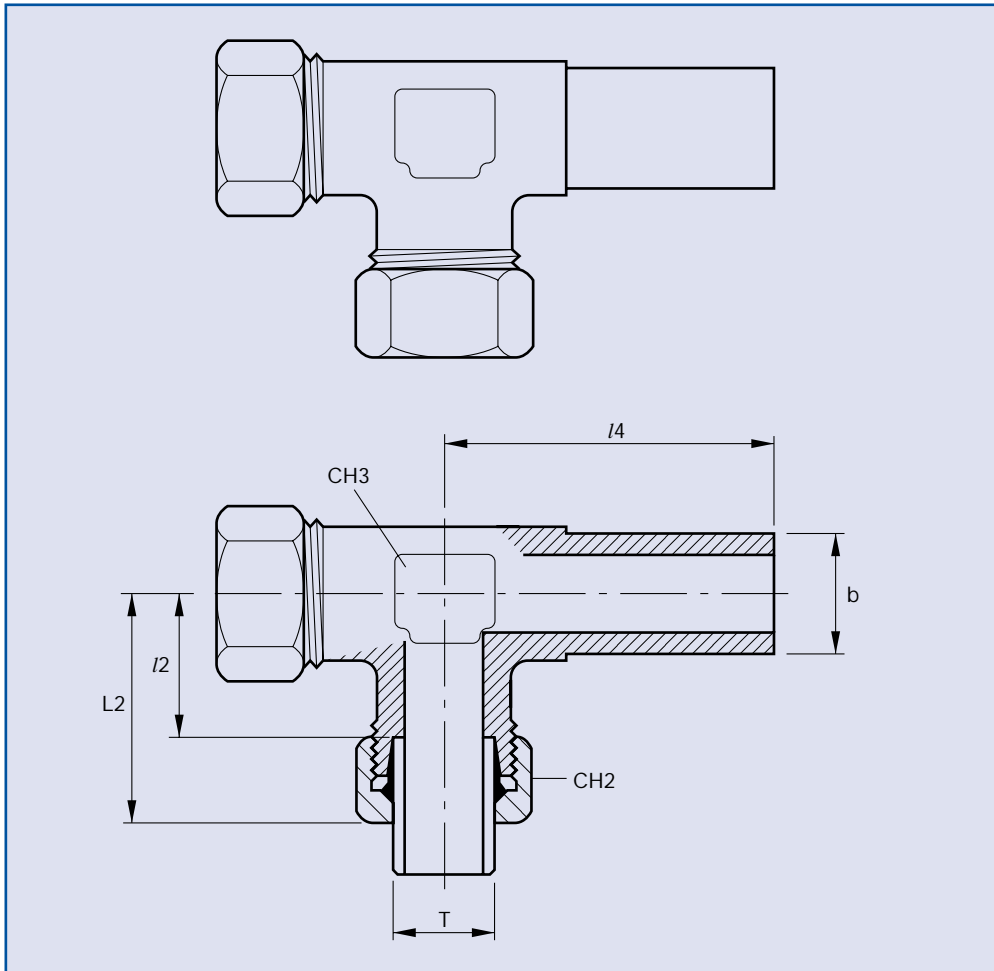

METRIC SWIVEL RUN TEES

BODY ONLY

SWIVEL RUN TEES

Series	NP	ØT	Part N°	CH3	CH2	L2	/2	/4	Øb
L	315	6	MSRT6LB	12	14	27	12	26	6
L	315	8	MSRT8LB	12	17	29	14	27	8
L	315	10	MSRT10LB	14	19	30	15	28.5	10
L	315	12	MSRT12LB	17	22	32	17	29	12
L	315	15	MSRT15LB	19	27	36	21	32	15
L	315	18	MSRT18LB	24	32	40	23.5	35	18
L	160	22	MSRT22LB	27	36	44	27.5	38	22
L	160	28	MSRT28LB	36	41	47	30.5	41.5	28
L	160	35	MSRT35LB	41	50	56	34.5	51	35
L	160	42	MSRT42LB	50	60	63	40	56	42
S	630	6	MSRT6B	12	17	31	16	27	6
S	630	8	MSRT8B	14	19	32	17	27	8
S	630	10	MSRT10B	17	22	34	17.5	29.5	10
S	630	12	MSRT12B	17	24	38	21.5	30.5	12
S	630	14	MSRT14B	19	27	40	22	34.5	14
S	400	16	MSRT16B	24	30	43	24.5	36	16
S	400	20	MSRT20B	27	36	48	26.5	44	20
S	400	25	MSRT25B	36	46	54	30	49.5	25
S	400	30	MSRT30B	41	50	62	35.5	55	30
S	315	38	MSRT38B	50	60	72	41	63	38

Part numbers indicated are for **Carbon Steel Couplings** only.
For **316 Stainless Steel Couplings**, add suffix **SS** to part number.